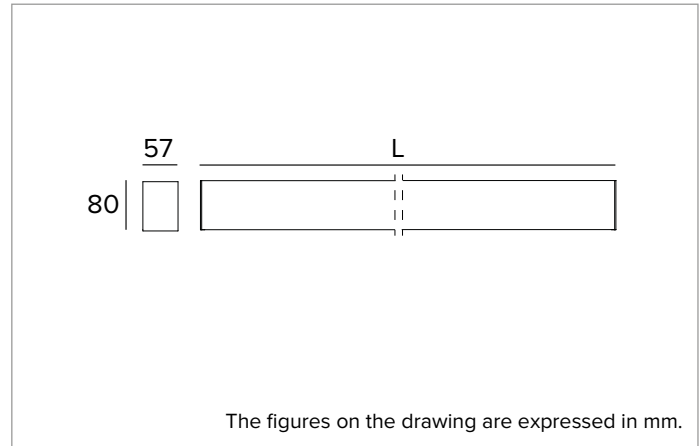

T030BX830ELPW | LOGICO EASY Stand Alone 57 - UGR16

Linear stand alone LED fixture for ceiling mounted or suspension installation. Emergency version

		3000K	H(m)	D1(m)	D2(m)	E _{max} (lx)
		Ra80	75°	59°		
Fixture Power	72W	1	1.54	1.14	2691	
Source Flux	8711lm	2	3.08	2.28	673	
Fixture Flux	8712lm	3	4.62	3.41	299	
Efficacy	121lm/W	4	6.16	4.55	168	
6000770	I _{max} =358cd/klm	I _{max}	3116cd	5	7.71	5.69 108