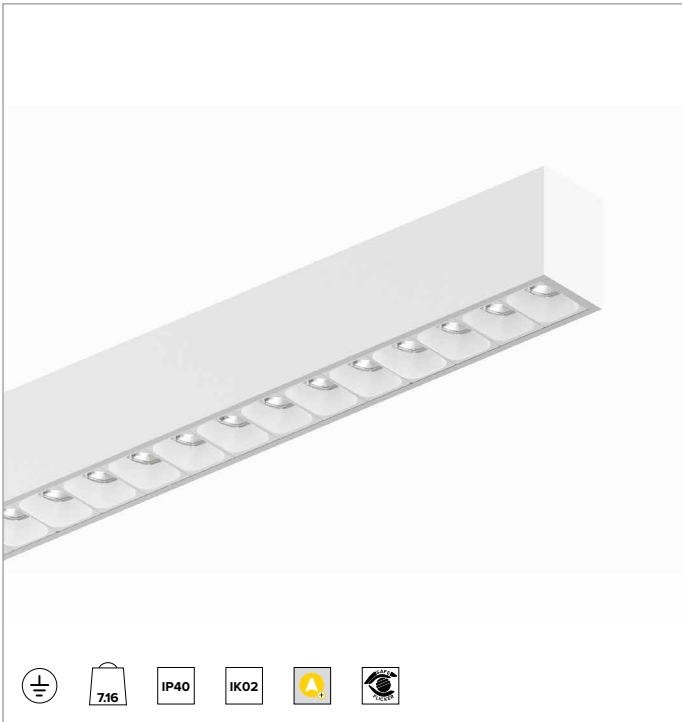

T030BX830ELPW | LOGICO EASY Stand Alone 57 - UGR16

Linear stand alone LED fixture for ceiling mounted or suspension installation. Emergency version

		3000K	H(m)	D1(m)	D2(m)	E _{max} (lx)
		Ra80	75°	59°		
Fixture Power	72W	1	1.54	1.14	2691	
Source Flux	8711lm	2	3.08	2.28	673	
Fixture Flux	8712lm	3	4.62	3.41	299	
Efficacy	121lm/W	4	6.16	4.55	168	
6000770	I _{max} =358cd/klm	I _{max}	3116cd	5	7.71	5.69 108

CCT nominal: 3000K

Lifetime (L80/B10): 100000h tq +25°C

ILLUMINOTECHNICAL CHARACTERISTICS

Direct/indirect emission. Controlled light. UGR16 Optics: optical system made of lenses with differentiated facets for optimizing the direction of the luminous flux and cellular optics in white anti-glare polycarbonate (UGR<16 and L65<1500 cd/m² EN-12464-1).

MECHANICAL CHARACTERISTICS

Painted extruded aluminium body with 57mm section and polycarbonate end caps. Upper closing screen in translucent polycarbonate.

Colour and finish: White

Dimensions: L=2352mm

Weight: 7.16Kg